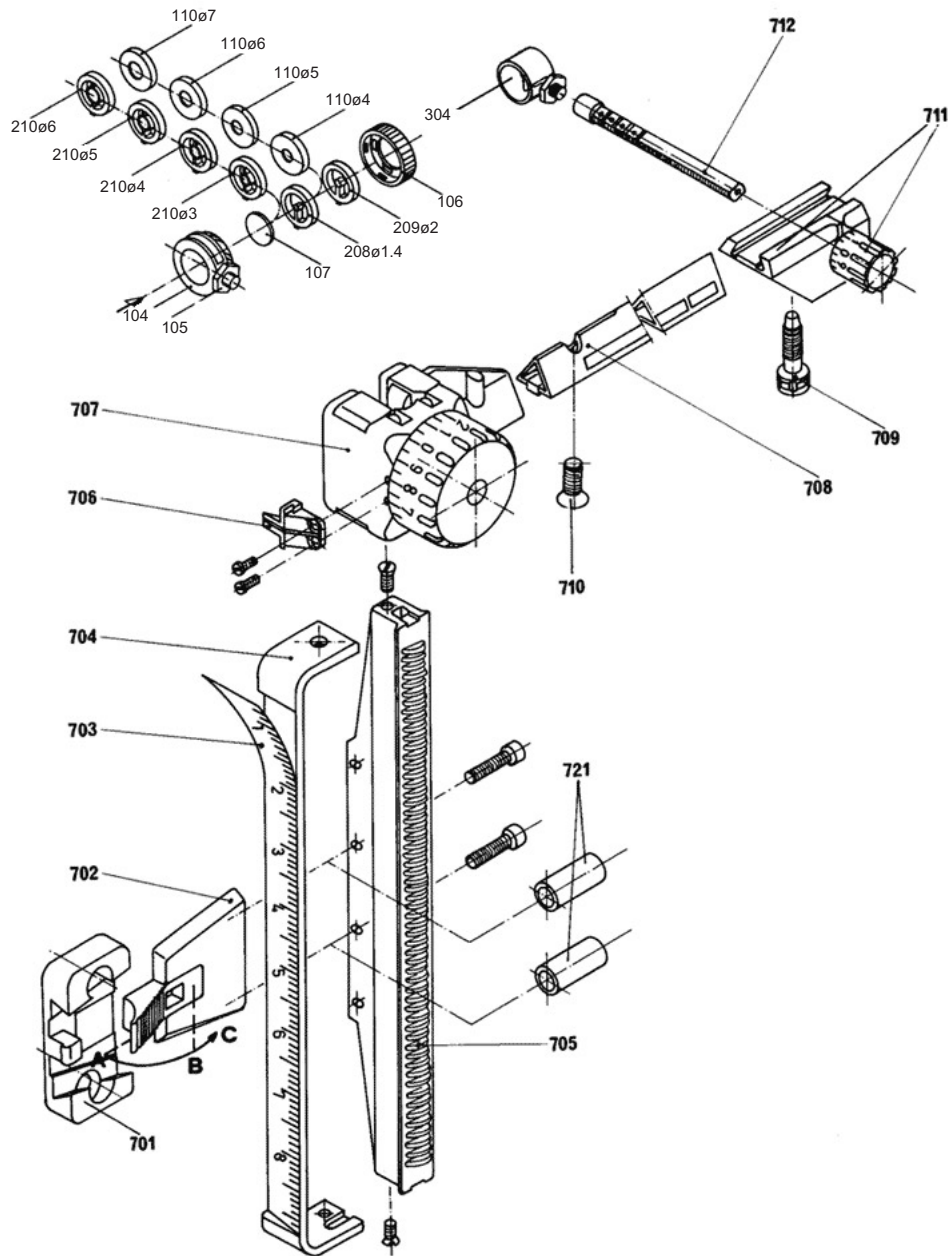

AGF-Technic-15

- AGF- 701 Side mount
- AGF- 702 Counterpart
- AGF- 703 Sight scale
- AGF- 704 Scale bracket
- AGF- 705 Worm bar
- AGF- 706 Index complete
- AGF- 707 Adjustment unit
- AGF- 708 Extension
- AGF- 709 Locking screw
- AGF- 710 Screw for 708
- AGF- 711 Slide block complete
- AGF- 712 Aperture
- AGF- 304 Ring pin with nut
- AGF- 104 Sight tube
- AGF- 105 Nut
- AGF- 106 Sight tube nut
- AGF- 107 Yellow lens screen
- AGF- 208 Sight point ϕ 1.4
- AGF- 209 Sight point ϕ 2.0
- AGF- 110 Sight ring ϕ 4/5/6/7
- AGF- 210 Sight ring ϕ 3/4/5/6
- AGF- 115 Wood screw short
- AGF- 116 Metal screw short
- AGF- 229 Metal screw inch 3/16"
- AGF- 721 Distance tube
- AGF- 722 Metal screw M4x30 for 721
- AGF- 723 Metal screw M4x14 for 705
- AGF- 724 Metal screw M3y6 for 704
- AGF- 725 Key SW3