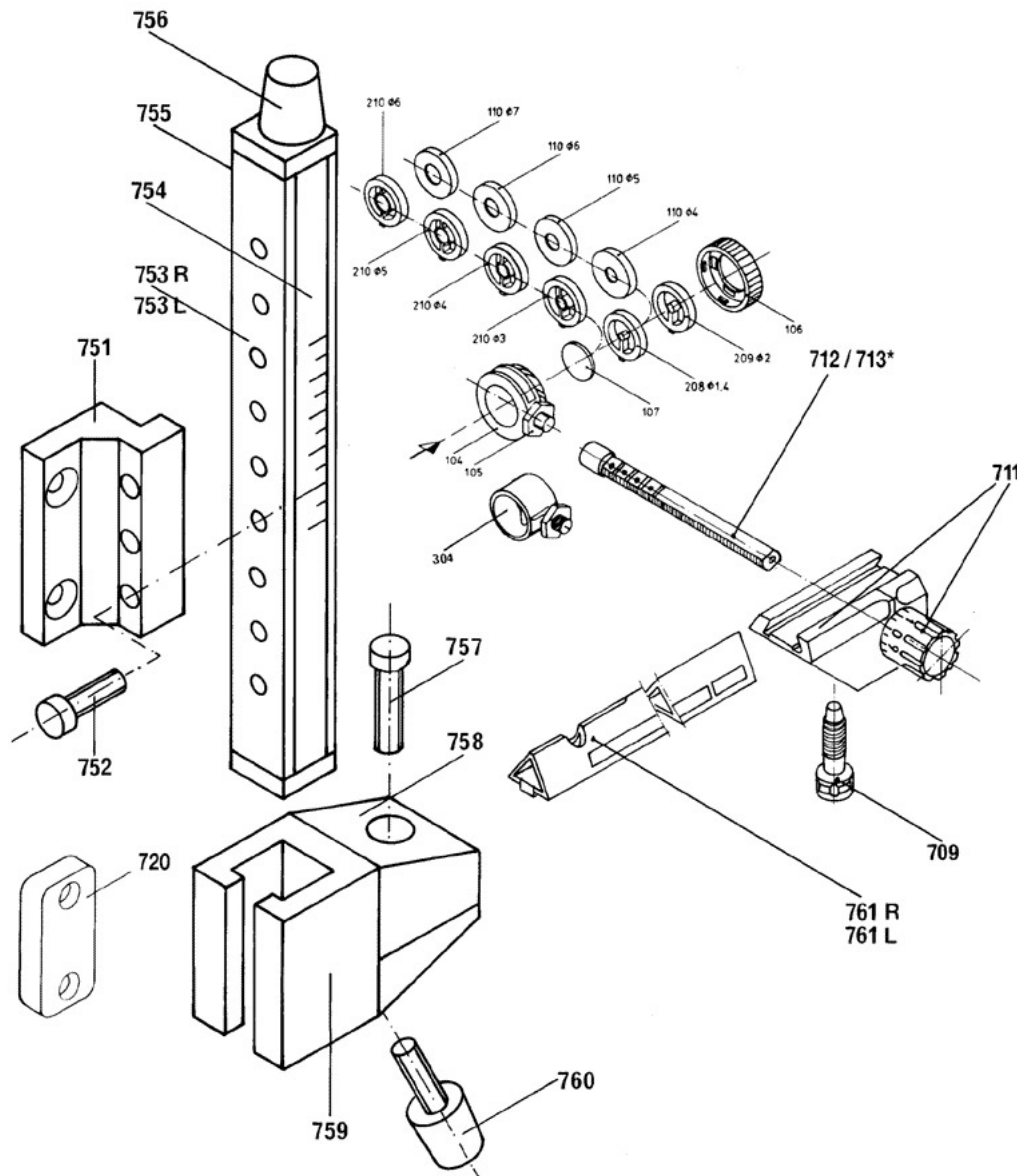

# AGF-Safari

- AGF- 709 Locking screw for 711
- AGF- 711 Slide block complete without ring pin
- AGF- 712 Sight ring traverse
- AGF- 713 Sight ring traverse 5/32" only for scope
- AGF- 720 Side mount special incl. 2 screws 3/16"
- AGF- 725 Key SW3
- AGF- 751 Side mount standard
- AGF- 752 Screw M4x18
- AGF- 753R Slide screw and scale LH
- AGF- 753L Slide screw and scale RH
- AGF- 754 Scale
- AGF- 755 Writing strip
- AGF- 756 Knob
- AGF- 757 Screw with nut M5x22
- AGF- 758 Nose for 759
- AGF- 759 Adjustment unit incl. 758
- AGF- 760 Locking screw
- AGF- 761R Extension RH
- AGF- 761L Extension LH
- AGF- 304 Ring pin with nut
- AGF- 104 Sight tube
- AGF- 105 Nut
- AGF- 106 Sight tube nut
- AGF- 107 Yellow lens screen
- AGF- 208 Sight point  $\phi$ 1.4
- AGF- 209 Sight point  $\phi$  2.0
- AGF- 110 Sight ring  $\phi$  4/5/6/7
- AGF- 210 Sight ring  $\phi$  3/4/5/6
- AGF- 115 Wood screw short
- AGF- 116 Metal screw short
- AGF- 229 Metal screw inch 3/16"
- AGF- 770 Side mount special for OK
- AGF- 753 U Metal plate incl. screw
- AGF- 756 A Ball and spring